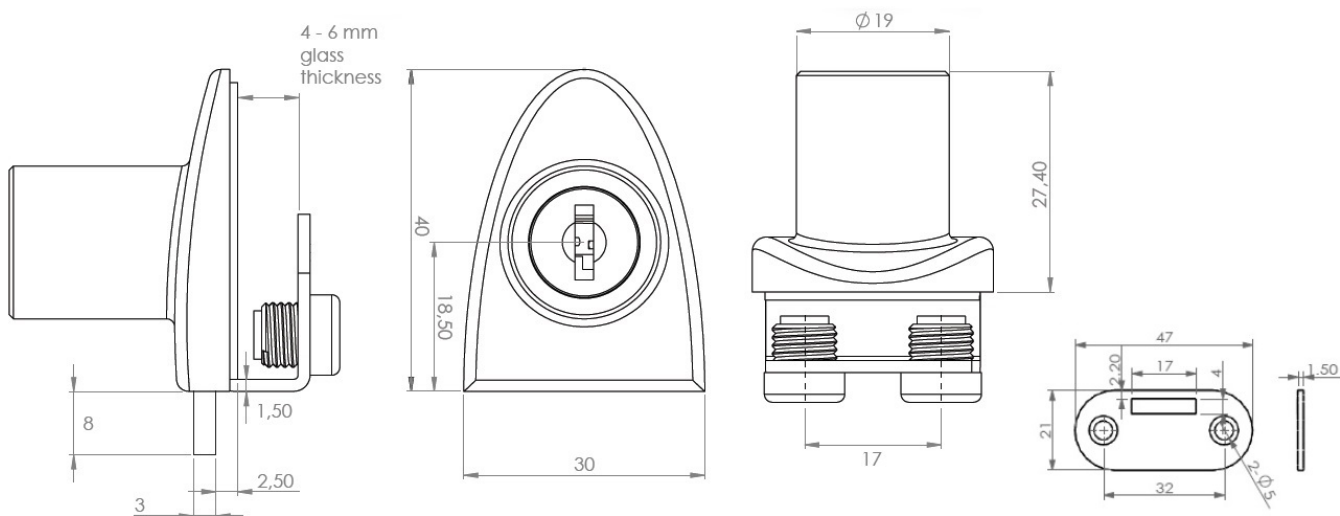

PRODUCT SHEET

Description:

Glass Door Lock "Badge", F/Single Doors, Alu Finish, W/SISO Oval Metal Key, 400 KD,W/2 Zamak Screws W/PVC Tip, 1 Alu, Flat Oval Metal Striking Plate, f/Glass Thickness 4-6mm

Item number:

14.09.501-0

Units	Box	Carton	HS Code	Barcode
Pcs.	12	240	8301300000	
				5704866048569

SISO A/S

Mileparken 11
DK-2740 Skovlunde
Denmark
VAT: DK 24786013

Phone +45 45 830 900

www.siso.dk
siso@siso.dk

Danske Bank
Nytorv Branch
Copenhagen
SWIFT: DABADKKK

Account no.
4180 3112 112936
IBAN Account
DK7230003112112936